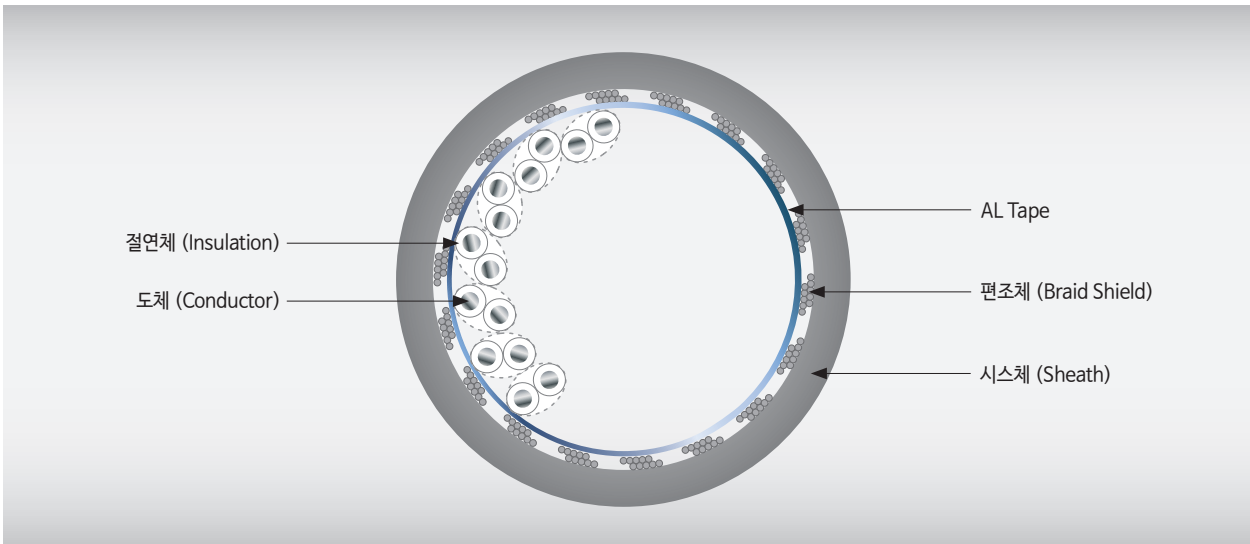

컴퓨터 트위스트 케이블 (RS-232 TYPE) Computer Twist Cable (RS-232 Type)

제품의 용도

- 전기, 전자기기의 신호전송용
- 컴퓨터 및 주변장치의 전송용

Application of Product

- Signal transmission of electronic and electrical equipment
- Transmission of computer and computer peripherals

제품의 특성

- RS-232 통신용
- 유연성과 전기적 특성 우수함

Characteristics of Product

- RS-232 Communication
- Flexible and electrical character is excellent.

구조 및 구성 (Construction & Formation)

표면인쇄 (Surface Marking of Product)

[전체] KWANG IL COMPUTER DATA 2464..... TWISTED OVERALL SHIELD CABLE 2P X 24AWG RoHS -LF-

[개별] KWANG IL COMPUTER DATA 2464..... TWISTED INDIVIDUAL SHIELD CABLE 2P X 24AWG RoHS -LF-

Overall Shield Type				individual Shield Type			
AWG Sizee	No. of pair	Diameter(mm)	Weight(kg/km)	AWG Sizee	No. of pair	Diameter(mm)	Weight(kg/km)
24AWG	1	4.1	4.12	24AWG	-	-	-
	2	6.1	7.04		2	6.2	7.05
	3	6.3	7.08		3	6.5	7.10
	4	6.9	8.58		4	7.1	8.61
	5	7.7	8.72		5	7.9	8.75
	6	8.0	8.76		6	8.2	10.26
	7	8.0	8.76		7	8.2	10.26
20AWG	1	5.0	5.56	20AWG	-	-	-
	2	7.5	8.76		2	7.4	8.79
	3	7.9	10.33		3	7.9	10.36
	4	8.7	10.53		4	8.7	10.57
	5	9.7	12.37		5	9.7	12.42
	6	10.0	12.49		6	10.3	12.55
	7	10.0	12.49		7	10.3	12.55